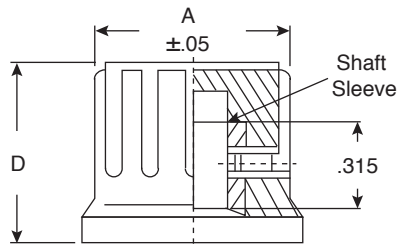

Top View

Side View

Bottom View

Dimensions: in.

SPECIFICATIONS	
Color:	black
Indicator type:	painted, an S.Q. point
Indicator color:	white
Shaft hole:	1/4"
Fitting:	screw type
RoHS Compliant by Exemption	

MOUSER STOCK NO.	A	B	C	D	E	Screw Type
450-2034-GRX	.484	.374	.610	.559	.063	M3x0.5
450-2035-GRX	.618	.472	.799	.614	.079	M3x0.5
450-2036-GRX	.768	.591	.945	.787	.087	M4x0.7
450-2039-GRX	1.13	.917	1.37	.701	.110	M4x0.7