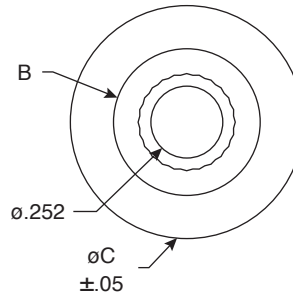

Top View

Side View

Bottom View

Dimensions: in.

SPECIFICATIONS	
Color:	black
Indicator type:	painted, an S.Q. point
Indicator color:	white
Shaft hole:	1/4"
Fitting:	screw type
RoHS Compliant by Exemption	

MOUSER STOCK NO.	A	B	C	D	E	Screw Type
450-2034-GRX	.484	.374	.610	.559	.063	M3x0.5
450-2035-GRX	.618	.472	.799	.614	.079	M3x0.5
450-2036-GRX	.768	.591	.945	.787	.087	M4x0.7
450-2039-GRX	1.13	.917	1.37	.701	.110	M4x0.7